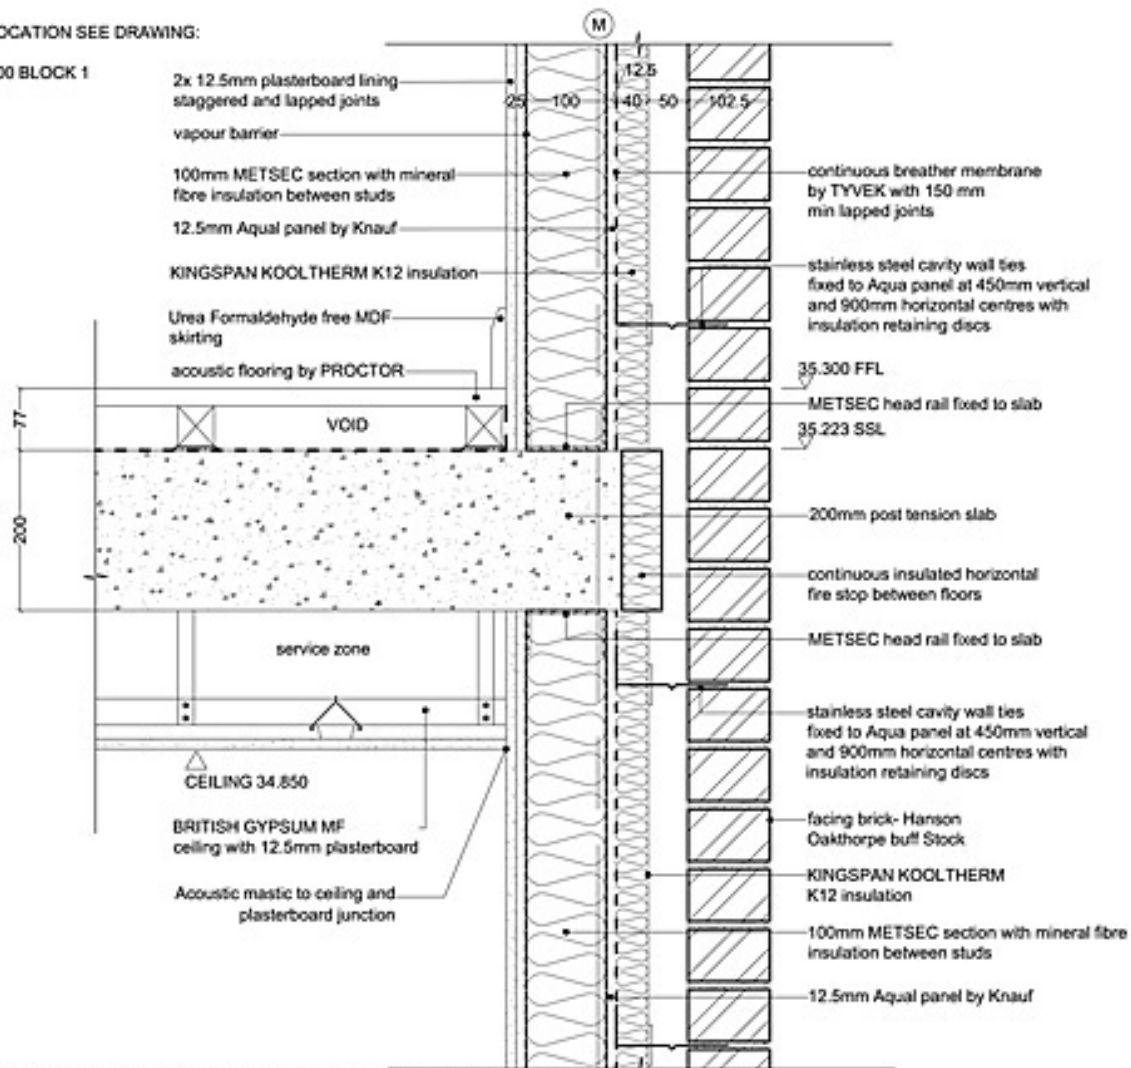

Career : Interior Designer

More

FOR DETAIL LOCATION SEE DRAWING:

12304_B1_25_00 BLOCK 1

15

FIRST FLOOR SLAB JUNCTION DETAIL

SCALE 1:5

sprint.
media